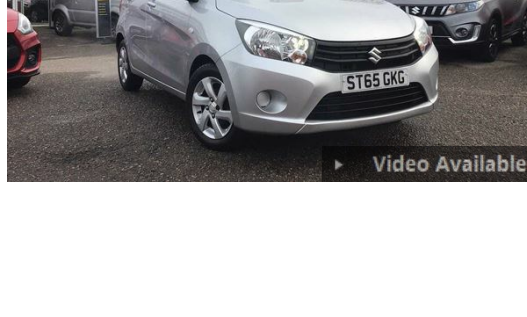

Used Cars In Inverness

Dicksons are pleased to be one of the leading Inverness car companies, with a showroom stocked with the very best used cars on the market. Offering an amazing choice of quality used cars, our Telford Retail Park showroom offers a range of secondhand cars in excellent condition - and at equally excellent value for money. Our extensive used car stock ranges from KIA, Nissan and Suzuki through to a broad selection of pre-owned Ford, Hyundai, Renault models - and many more.

Browse our current used car stock using the search below, and remember to **book your test drive** with our friendly team to secure your perfect used car! With a range of test drive routes in the Inverness area, you'll soon be driving the perfect car home.

Whilst every effort has been made to ensure the accuracy of this information and images, some inaccuracies may occur. Further, please note that a selection of the cars advertised on this site may have been used for business purposes and/or had multiple users. Please check with the retailer for more information or regarding any questions on this car.

Refine Vehicle Search

Adjust Finance

Price - Low to High

<< < 1 2 3 4 5 6 7 > >>

Suzuki Celerio 1.0 SZ3 Hatchback 5-Door

Only £4,998 or £100.22 per month

Colour: Silver   Transmission: Manual
Mileage: 41,338 miles   Reg Year: 2016
Fuel: Petrol   Location **Inverness**

Exterior Features, Electric front windows, Front intermittent wipers, Rear wiper, Body colour bumpers, Body colour door handles, Headlamp levelling, ...

Finance Type	Deposit	Balance	Initial Payment	Monthly Payments	Term	Final Payment	Total Payable	APR	Rate of Interest
PCP	£1,000.00	£3,998.00	£76.06	£76.06	47 Months	£1,426.00	£6,076.88	9.90%	5.09%
Hire Purchase	£1,000.00	£3,998.00	£100.22	£100.22	46 Months	£110.22	£5,820.56	9.90%	5.08%