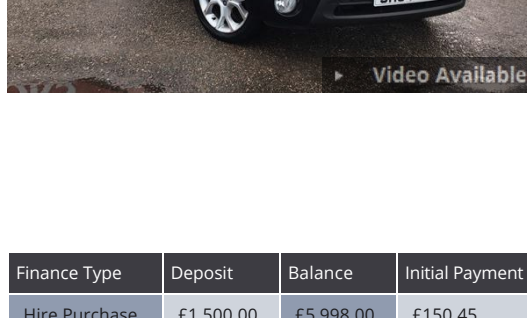

Kia Soul 1.6 CRDi Shaker

Only £7,498 or £150.45 per month

Colour: Quartz Black   Transmission: Automatic
Mileage: 19,061 miles   Reg Year: 2014
Fuel: Diesel   Location **Inverness**

Automatic dimming rear view mirror, Remote central door locking, Chrome front grille, Brake Assist System (BAS), 6 speakers, 60/40 asymmetric split folding...

Finance Type	Deposit	Balance	Initial Payment	Monthly Payments	Term	Final Payment	Total Payable	APR	Rate of Interest
Hire Purchase	£1,500.00	£5,998.00	£150.45	£150.45	46 Months	£160.45	£8,731.60	9.90%	5.10%

Price - Low to High << < 1 2 3 4 5 6 7 > >>

Need Help Finding Second-hand Cars in Inverness?

Can't find what you're looking for in our current used car stock? **Contact our team**, we'll be happy to keep you updated with any addition to our second hand car selection which fit your criteria.

Representative Example - Price: £6,498.00 - Representative 9.90% APR							
Product	Deposit	Total Amount of Credit	Payable by 1 Payment	Followed by	Monthly Payments of	And a Final Payment of	Total Amount Payable
Hire Purchase	£1,300.00	£5,198.00	£130.38	46	£130.38	£140.38	£7,568.24

Included in the final payment shown is an administration fee of £10.00. Rate of interest 5.10% fixed

Disclosure We work with a number of carefully selected credit providers who may be able to offer you finance for your purchase. We are only able to offer finance products from these providers.

Newsletter

Sign up for our newsletter...

Your Name Your Email Address Your Telephone Number

Enter the code shown:

SIGN UP NOW

Please select all the methods by which you are happy to be contacted by Dicksons of Inverness in the future:

Letter ☐ Email ☐ SMS ☐ Phone ☐

Please Note

Whilst every effort has been made to ensure the accuracy of the information and images on this site, some inaccuracies may occur. Further, please note that a selection of the cars advertised on this site may have been used for business purposes and/or had multiple users

Sitemap

New Kia Cars   Picanto | Rio | All-New Kia Cee'd | c'eed | c'eed Sportwagon | Pro_c'eed | Sportage | Sorento | Automatic Kia | Electric & Hybrid Cars

New Suzuki Cars   Swift | Swift Sport | SX4 | Jimny | Vitara | Ignis | Automatic Suzuki | Electric & Hybrid Cars

New Nissan Cars   Leaf | E-NV200 Combi | New Micra | Micra | Note | Pulsar | Juke | Qashqai | X-Trail | Navara | 370Z | New GT-R | NV200 Combi | Automatic Nissan | Electric & Hybrid Cars

We can introduce you to a limited number of finance providers and may receive a commission from them for the introduction. All finance applications are subject to status, terms and conditions apply, UK residents only, 18s or over, Guarantees may be required.

Dicksons of Inverness, 28/34 Carsegate Road, Telford Retail Park, Inverness, IV3 8EX, 01463 712800

Registered Office: Commerce House, South Street, Elgin, Moray, IV30 1JE. Registered in England and Wales No. SC111981