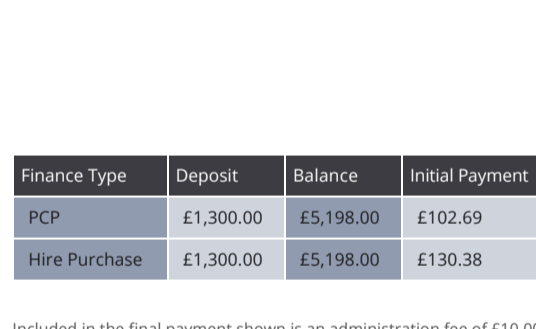

Kia cee'd 1.6 GDi (133bhp) 2

Now £6,688 **Save £810** or £134.20 per month

Colour: Track Red	Transmission: Manual
Mileage: 39,741 miles	Reg Year: 2014
Fuel: Petrol	Location Inverness

Driver seat height adjustment, Tilt/telescopic steering column, Remote central door locking, Height adjustable front/rear head restraints, 60/40 split fold...

Finance Type	Deposit	Balance	Initial Payment	Monthly Payments	Term	Final Payment	Total Payable	APR	Rate of Interest
Hire Purchase	£1,338.00	£5,350.00	£134.20	£134.20	46 Months	£144.20	£7,789.60	9.90%	5.10%