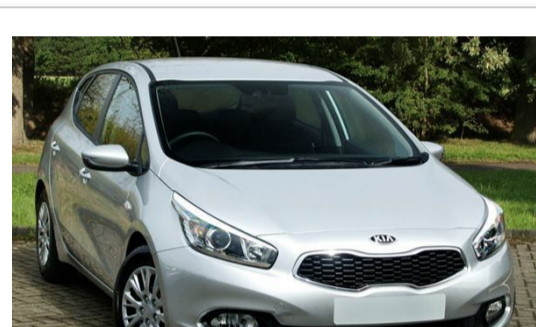

Kia cee'd 1.6 CRDi (126bhp) 1

Only £5,998 or £134.47 per month

Colour: Silver Storm	Transmission: Manual
Mileage: 36,941 miles	Reg Year: 2012
Fuel: Diesel	Location Inverness

60/40 split folding rear seat, Brake Assist System (BAS), Electric heated exterior mirrors, Side airbags, USB and auxillary socket, ISOFIX child seat attac...

Finance Type	Deposit	Balance	Initial Payment	Monthly Payments	Term	Final Payment	Total Payable	APR	Rate of Interest
Hire Purchase	£1,200.00	£4,798.00	£134.47	£134.47	40 Months	£144.47	£6,857.74	9.90%	5.06%