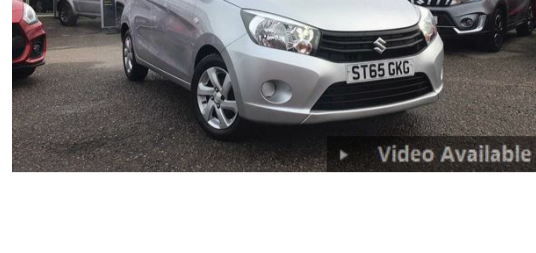

Used Cars In Inverness

Dicksons are pleased to be one of the leading Inverness car companies, with a showroom stocked with the very best used cars on the market. Offering an amazing choice of quality used cars, our [Telford Retail Park](#) showroom offers a range of secondhand cars in excellent condition - and at equally excellent value for money. Our extensive used car stock ranges from KIA, Nissan and Suzuki through to a broad selection of pre-owned Ford, Hyundai, Renault models - and many more.

Browse our current used car stock using the search below, and remember to [book your test drive](#) with our friendly team to secure your perfect used car! With a range of test drive routes in the Inverness area, you'll soon be driving the perfect car home.

Whilst every effort has been made to ensure the accuracy of this information and images, some inaccuracies may occur. Further, please note that a selection of the cars advertised on this site may have been used for business purposes and/or had multiple users. Please check with the retailer for more information or regarding any questions on this car.

Refine Vehicle Search

Adjust Finance

Price - Low to High

<< < 1 2 3 4 5 6 7 > >>

Suzuki Celerio 1.0 SZ3 Hatchback 5-Door

Only £4,998 or £100.22 per month

Colour: Silver	Transmission: Manual
Mileage: 41,338 miles	Reg Year: 2016
Fuel: Petrol	Location Inverness

Exterior Features, Electric front windows, Front intermittent wipers, Rear wiper, Body colour bumpers, Body colour door handles, Headlamp levelling, ...

Finance Type	Deposit	Balance	Initial Payment	Monthly Payments	Term	Final Payment	Total Payable	APR	Rate of Interest
PCP	£1,000.00	£3,998.00	£76.06	£76.06	47 Months	£1,426.00	£6,076.88	9.90%	5.09%
Hire Purchase	£1,000.00	£3,998.00	£100.22	£100.22	46 Months	£110.22	£5,820.56	9.90%	5.08%