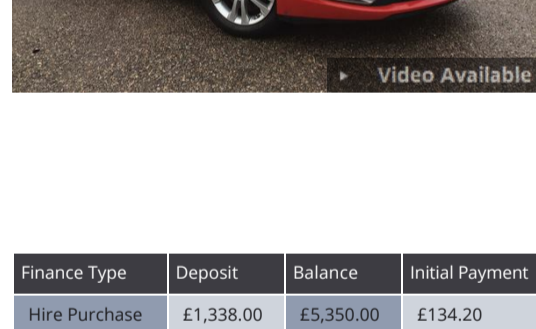

Kia Soul 1.6 CRDi Shaker

Only £7,498 or £150.45 per month

Colour: Quartz Black	Transmission: Automatic
Mileage: 29,061 miles	Reg Year: 2014
Fuel: Diesel	Location Inverness

Automatic dimming rear view mirror, Remote central door locking, Chrome front grille, Brake Assist System (BAS), 6 speakers, 60/40 asymmetric split folding...

Finance Type	Deposit	Balance	Initial Payment	Monthly Payments	Term	Final Payment	Total Payable	APR	Rate of Interest
Hire Purchase	£1,500.00	£5,998.00	£150.45	£150.45	46 Months	£160.45	£8,731.60	9.90%	5.10%

Price - Low to High

<< < 1 2 3 4 5 6 7 > >>

Need Help Finding Second-hand Cars in Inverness?

Can't find what you're looking for in our current used car stock? [Contact our team](#); we'll be happy to keep you updated with any addition to our second hand car selection which fit your criteria.

Representative Example - **Price: £6,498.00** - Representative 9.90% APR

Product	Deposit	Total Amount of Credit	Payable by 1 Payment	Followed by	Monthly Payments of	And a Final Payment of	Total Amount Payable
Hire Purchase	£1,300.00	£5,198.00	£130.38	46	£130.38	£140.38	£7,568.24

*Payable on First Payment
**Payable on Final Payment

Disclosure We work with a number of carefully selected credit providers who may be able to offer you finance for your purchase. We are only able to offer finance products from these providers.

Newsletter

Sign up for our newsletter...

Your Name Your Email Address Your Telephone Number

Enter the code shown:

SIGN UP NOW

Please select all the methods by which you are happy to be contacted by Dicksons of Inverness in the future:
Letter ☐ Email ☐ SMS ☐ Phone ☐

Please Note
Whilst every effort has been made to ensure the accuracy of the information and images on this site, some inaccuracies may occur. Further, please note that a selection of the cars advertised on this site may have been used for business purposes and/or had multiple users

Sitemap

New Kia Cars | Picanto | Rio | All-New Kia Cee'd | c'eed | c'eed Sportwagon | Pro_c'eed | Sportage | Sorento | Automatic Kia | Electric & Hybrid Cars

New Suzuki Cars | Swift | Swift Sport | SX4 | Jimmy | Vitara | Ignis | Automatic Suzuki | Electric & Hybrid Cars

New Nissan Cars | Leaf | E-NV200 Combi | New Micra | Micra | Note | Pulsar | Juke | Qashqai | X-Trail | Navara | 370Z | New GT-R | NV200 Combi | Automatic Nissan | Electric & Hybrid Cars

Dickson of Forres Limited t/a Dicksons of Inverness is an appointed representative of ITC Compliance Limited which is authorised and regulated by the Financial Conduct Authority (their registration number is 313486). Permitted activities include advising on and arranging general insurance contracts and acting as a credit broker not a lender.

We can introduce you to a limited number of finance providers and may receive a commission from them for the introduction. All finance applications are subject to status, terms and conditions apply, UK residents only, 18s or over, Guarantees may be required.