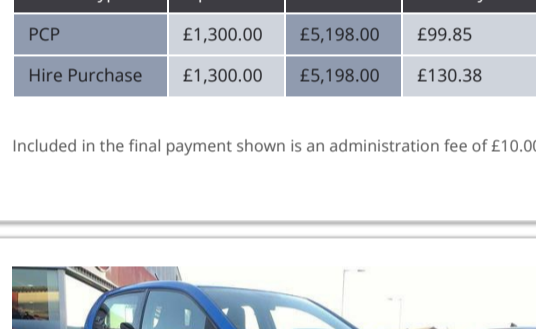

Volkswagen up! 1.0 60PS Move 5Dr

Only £6,498 or £103.58per month

Colour: Blue	Transmission: Manual
Mileage: 27,780 miles	Reg Year: 2015
Fuel: Petrol	Location Inverness

Exterior Features, Electric front windows, Front wash/wipe with interval delay, Green tinted heat insulating glass, Heated rear window, Rear window wa...

Finance Type	Deposit	Balance	Initial Payment	Monthly Payments	Term	Final Payment	Total Payable	APR	Rate of Interest
PCP	£1,300.00	£5,198.00	£103.58	£103.58	47 Months	£1,577.00	£7,848.84	9.90%	5.09%
Hire Purchase	£1,300.00	£5,198.00	£130.38	£130.38	46 Months	£140.38	£7,568.24	9.90%	5.10%