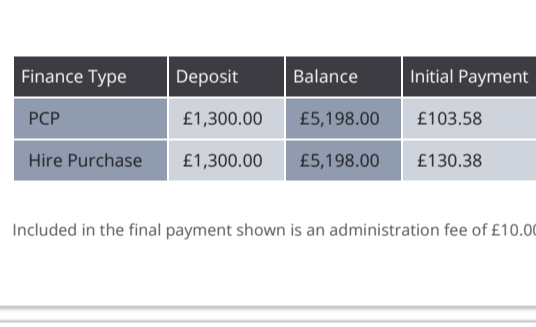

Kia Picanto 1.0 1 Air

Only £6,498 or £102.69per month

Colour: Blaze Red	Transmission: Manual
Mileage: 20,363 miles	Reg Year: 2017
Fuel: Petrol	Location Inverness

Air Conditioning, Electronic Stability Control (ESC) & Vehicle Stability Management (VSM), Twin Front, Side & Curtain Airbags, Bluetooth with Voice Recogni...

Finance Type	Deposit	Balance	Initial Payment	Monthly Payments	Term	Final Payment	Total Payable	APR	Rate of Interest
PCP	£1,300.00	£5,198.00	£102.69	£102.69	47 Months	£1,629.00	£7,858.12	9.90%	5.09%
Hire Purchase	£1,300.00	£5,198.00	£130.38	£130.38	46 Months	£140.38	£7,568.24	9.90%	5.10%