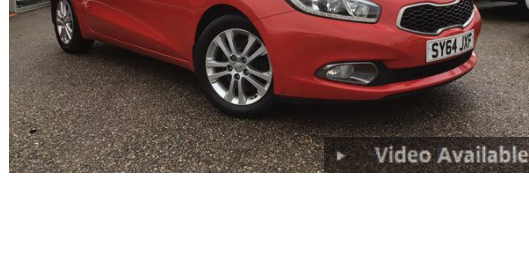

Kia cee'd 1.6 GDi (133bhp) 2

Now £6,998 Save £500 or £140.42 per month

Colour: Track Red   Transmission: Manual
Mileage: 39,741 miles   Reg Year: 2014
Fuel: Petrol   Location **Inverness**

Driver seat height adjustment, Tilt/telescopic steering column, Remote central door locking, Height adjustable front/rear head restraints, 60/40 split fold...

Finance Type	Deposit	Balance	Initial Payment	Monthly Payments	Term	Final Payment	Total Payable	APR	Rate of Interest
Hire Purchase	£1,400.00	£5,598.00	£140.42	£140.42	46 Months	£150.42	£8,150.16	9.90%	5.10%