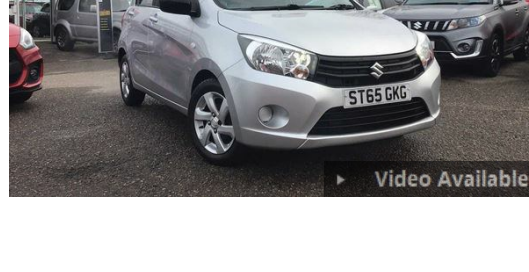

Used Cars In Inverness

Dicksons are pleased to be one of the leading Inverness car companies, with a showroom stocked with the very best used cars on the market. Offering an amazing choice of quality used cars, our Telford Retail Park showroom offers a range of secondhand cars in excellent condition - and at equally excellent value for money. Our extensive used car stock ranges from KIA, Nissan and Suzuki through to a broad selection of pre-owned Ford, Hyundai, Renault models - and many more.

Browse our current used car stock using the search below, and remember to **book your test drive** with our friendly team to secure your perfect used car! With a range of test drive routes in the Inverness area, you'll soon be driving the perfect car home.

Whilst every effort has been made to ensure the accuracy of this information and images, some inaccuracies may occur. Further, please note that a selection of the cars advertised on this site may have been used for business purposes and/or had multiple users. Please check with the retailer for more information or regarding any questions on this car.

Refine Vehicle Search

Adjust Finance

Price - Low to High

<< < 1 2 3 4 5 6 7 > >>

Suzuki Celerio 1.0 SZ3 Hatchback 5-Door

Only £4,998 or £100.22 per month

Colour: Silver   Transmission: Manual
Mileage: 41,338 miles   Reg Year: 2016
Fuel: Petrol   Location **Inverness**

Exterior Features, Electric front windows, Front intermittent wipers, Rear wiper, Body colour bumpers, Body colour door handles, Headlamp levelling, ...

Finance Type	Deposit	Balance	Initial Payment	Monthly Payments	Term	Final Payment	Total Payable	APR	Rate of Interest
PCP	£1,000.00	£3,998.00	£76.42	£76.42	47 Months	£1,405.00	£6,073.16	9.90%	5.09%
Hire Purchase	£1,000.00	£3,998.00	£100.22	£100.22	46 Months	£110.22	£5,820.56	9.90%	5.08%