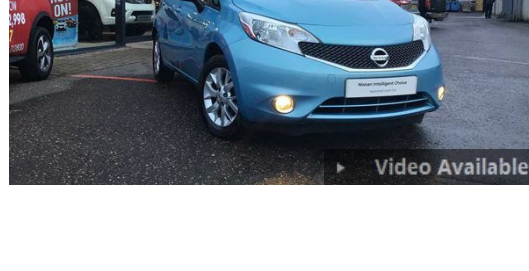

Nissan Note 1.2 Acenta Premium 5-Door Hatchback

Only £5,998 or £120.31 per month

Colour: Blue   Transmission: Manual
Mileage: 50,202 miles   Reg Year: 2015
Fuel: Petrol   Location **Inverness**

Exterior Features, Automatic front wipers, Electric front windows, Electric rear windows, Privacy glass, Rear wiper, Body colour bumpers, Body colour...

Finance Type	Deposit	Balance	Initial Payment	Monthly Payments	Term	Final Payment	Total Payable	APR	Rate of Interest
PCP	£1,200.00	£4,798.00	£93.31	£93.31	47 Months	£1,591.00	£7,269.88	9.90%	5.09%
Hire Purchase	£1,200.00	£4,798.00	£120.31	£120.31	46 Months	£130.31	£6,984.88	9.90%	5.09%