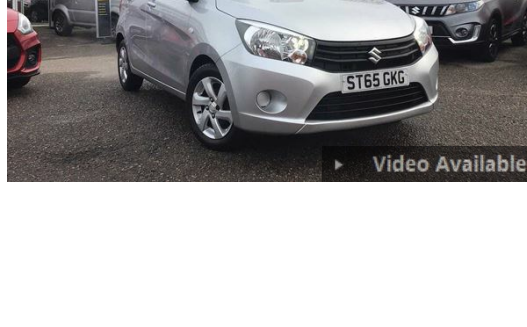

Used Cars In Inverness

Dicksons are pleased to be one of the leading Inverness car companies, with a showroom stocked with the very best used cars on the market. Offering an amazing choice of quality used cars, our Telford Retail Park showroom offers a range of secondhand cars in excellent condition - and at equally excellent value for money. Our extensive used car stock ranges from KIA, Nissan and Suzuki through to a broad selection of pre-owned Ford, Hyundai, Renault models - and many more.

Browse our current used car stock using the search below, and remember to **book your test drive** with our friendly team to secure your perfect used car! With a range of test drive routes in the Inverness area, you'll soon be driving the perfect car home.

Whilst every effort has been made to ensure the accuracy of this information and images, some inaccuracies may occur. Further, please note that a selection of the cars advertised on this site may have been used for business purposes and/or had multiple users. Please check with the retailer for more information or regarding any questions on this car.

Refine Vehicle Search

Adjust Finance

Price - Low to High

<< < **1** 2 3 4 5 6 7 > >>

Suzuki Celerio 1.0 SZ3 Hatchback 5-Door

Only £4,998 or £100.22 per month

Colour: Silver Transmission: Manual
Mileage: 41,338 miles Reg Year: 2016
Fuel: Petrol Location **Inverness**

Exterior Features, Electric front windows, Front intermittent wipers, Rear wiper, Body colour bumpers, Body colour door handles, Headlamp levelling, ...

Finance Type	Deposit	Balance	Initial Payment	Monthly Payments	Term	Final Payment	Total Payable	APR	Rate of Interest
PCP	£1,000.00	£3,998.00	£76.06	£76.06	47 Months	£1,426.00	£6,076.88	9.90%	5.09%
Hire Purchase	£1,000.00	£3,998.00	£100.22	£100.22	46 Months	£110.22	£5,820.56	9.90%	5.08%