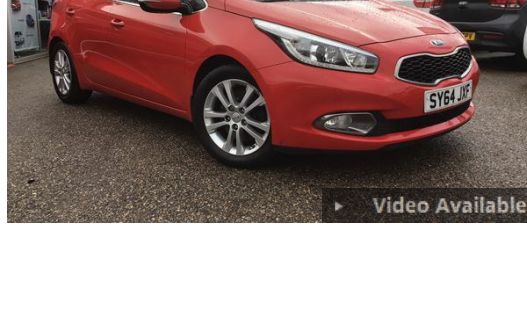

Kia cee'd 1.6 GDi (133bhp) 2

Now £6,688 Save £810 or £134.20 per month

Colour: Track Red Transmission: Manual
Mileage: 39,741 miles Reg Year: 2014
Fuel: Petrol Location **Inverness**

Driver seat height adjustment, Tilt/telescopic steering column, Remote central door locking, Height adjustable front/rear head restraints, 60/40 split fold...

Finance Type	Deposit	Balance	Initial Payment	Monthly Payments	Term	Final Payment	Total Payable	APR	Rate of Interest
Hire Purchase	£1,338.00	£5,350.00	£134.20	£134.20	46 Months	£144.20	£7,789.60	9.90%	5.10%