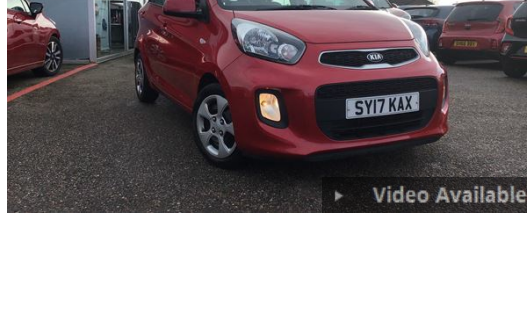

Kia Picanto 1.0 1 Air

Only £6,498 or £102.69 per month

Colour: Blaze Red Transmission: Manual
Mileage: 20,363 miles Reg Year: 2017
Fuel: Petrol Location **Inverness**

Air Conditioning, Electronic Stability Control (ESC) & Vehicle Stability Management (VSM), Twin Front, Side & Curtain Airbags, Bluetooth with Voice Recogni...

Finance Type	Deposit	Balance	Initial Payment	Monthly Payments	Term	Final Payment	Total Payable	APR	Rate of Interest
PCP	£1,300.00	£5,198.00	£102.69	£102.69	47 Months	£1,629.00	£7,858.12	9.90%	5.09%
Hire Purchase	£1,300.00	£5,198.00	£130.38	£130.38	46 Months	£140.38	£7,568.24	9.90%	5.10%