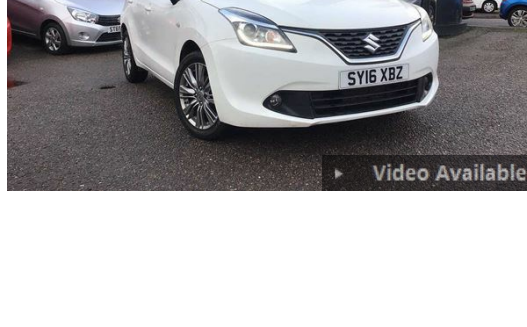

Suzuki Baleno 1.0 Boosterjet SZ-T 5 Dr Hatchback

Only £6,498 or £130.38 per month

Colour: White Transmission: Manual
Mileage: 30,175 miles Reg Year: 2016
Fuel: Petrol Location **Inverness**

Exterior Features, Electric front windows, Privacy glass, Rear wiper, Tinted glass, Black front grille with chrome accent, Body colour bumpers, Body...

Finance Type	Deposit	Balance	Initial Payment	Monthly Payments	Term	Final Payment	Total Payable	APR	Rate of Interest
PCP	£1,300.00	£5,198.00	£99.85	£99.85	47 Months	£1,795.00	£7,887.80	9.90%	5.09%
Hire Purchase	£1,300.00	£5,198.00	£130.38	£130.38	46 Months	£140.38	£7,568.24	9.90%	5.10%