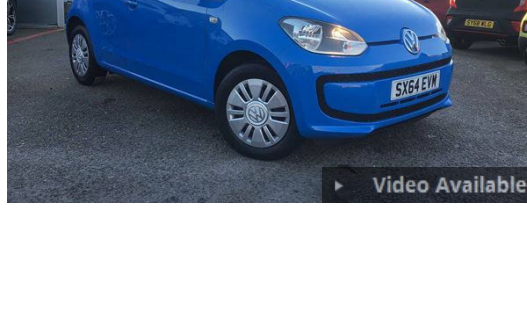

Volkswagen up! 1.0 60PS Move 5Dr

Only £6,498 or £103.58 per month

Colour: Blue Transmission: Manual
Mileage: 27,780 miles Reg Year: 2015
Fuel: Petrol Location **Inverness**

Exterior Features, Electric front windows, Front wash/wipe with interval delay, Green tinted heat insulating glass, Heated rear window, Rear window wa...

Finance Type	Deposit	Balance	Initial Payment	Monthly Payments	Term	Final Payment	Total Payable	APR	Rate of Interest
PCP	£1,300.00	£5,198.00	£103.58	£103.58	47 Months	£1,577.00	£7,848.84	9.90%	5.09%
Hire Purchase	£1,300.00	£5,198.00	£130.38	£130.38	46 Months	£140.38	£7,568.24	9.90%	5.10%