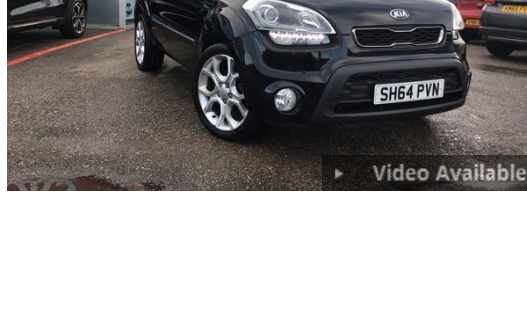

Kia Soul 1.6 CRDi Shaker

Only £7,498 or £150.45 per month

Colour: Quartz Black Transmission: Automatic
Mileage: 29,061 miles Reg Year: 2014
Fuel: Diesel Location **Inverness**

Automatic dimming rear view mirror, Remote central door locking, Chrome front grille, Brake Assist System (BAS), 6 speakers, 60/40 asymmetric split folding...

Finance Type	Deposit	Balance	Initial Payment	Monthly Payments	Term	Final Payment	Total Payable	APR	Rate of Interest
Hire Purchase	£1,500.00	£5,998.00	£150.45	£150.45	46 Months	£160.45	£8,731.60	9.90%	5.10%

Price - Low to High << < **1** 2 3 4 5 6 7 > >>

Need Help Finding Second-hand Cars in Inverness?

Can't find what you're looking for in our current used car stock? **Contact our team**, we'll be happy to keep you updated with any addition to our second hand car selection which fit your criteria.

Product	Deposit	Total Amount of Credit	Payable by 1 Payment	Followed by	Monthly Payments of	And a Final Payment of	Total Amount Payable
Hire Purchase	£1,300.00	£5,198.00	£130.38	46	£130.38	£140.38	£7,568.24

Included in the final payment shown is an administration fee of £10.00. Rate of interest 5.10% fixed

*Payable on First Payment
**Payable on Final Payment

Disclosure We work with a number of carefully selected credit providers who may be able to offer you finance for your purchase. We are only able to offer finance products from these providers.

Newsletter

Sign up for our newsletter...

Your Name Your Email Address Your Telephone Number

Enter the code shown:

SIGN UP NOW

Please select all the methods by which you are happy to be contacted by Dicksons of Inverness in the future:

Letter ☐ Email ☐ SMS ☐ Phone ☐

Please Note

Whilst every effort has been made to ensure the accuracy of the information and images on this site, some inaccuracies may occur. Further, please note that a selection of the cars advertised on this site may have been used for business purposes and/or had multiple users

Sitemap

New Kia Cars Picanto | Rio | All-New Kia Cee'd | c'eed | c'eed Sportwagon | Pro_c'eed | Sportage | Sorento | Automatic Kia | Electric & Hybrid Cars

New Suzuki Cars Swift | Swift Sport | SX4 | Jimny | Vitara | Ignis | Automatic Suzuki | Electric & Hybrid Cars

New Nissan Cars Leaf | E-NV200 Combi | New Micra | Micra | Note | Pulsar | Juke | Qashqai | X-Trail | Navara | 370Z | New GT-R | NV200 Combi | Automatic Nissan | Electric & Hybrid Cars

Dickson of Forres Limited t/a Dicksons of Inverness is an appointed representative of ITC Compliance Limited which is authorised and regulated by the Financial Conduct Authority (their registration number is 313486). Permitted activities include advising on and arranging general insurance contracts and acting as a credit broker not a lender.