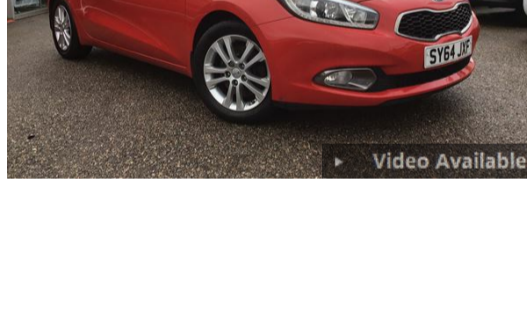

Kia cee'd 1.6 GDi (133bhp) 2

Now £6,688 Save £810 or £134.20 per month

Colour: Track Red   Transmission: Manual
Mileage: 39,741 miles   Reg Year: 2014
Fuel: Petrol   Location **Inverness**

Driver seat height adjustment, Tilt/telescopic steering column, Remote central door locking, Height adjustable front/rear head restraints, 60/40 split fold...

Finance Type	Deposit	Balance	Initial Payment	Monthly Payments	Term	Final Payment	Total Payable	APR	Rate of Interest
Hire Purchase	£1,338.00	£5,350.00	£134.20	£134.20	46 Months	£144.20	£7,789.60	9.90%	5.10%