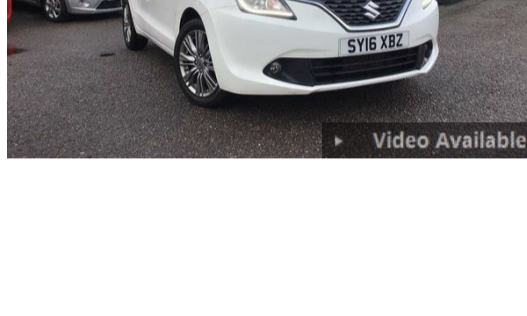

Suzuki Baleno 1.0 Boosterjet SZ-T 5 Dr Hatchback

Only £6,498 or £130.38 per month

Colour: White   Transmission: Manual
Mileage: 30,175 miles   Reg Year: 2016
Fuel: Petrol   Location **Inverness**

Exterior Features, Electric front windows, Privacy glass, Rear wiper, Tinted glass, Black front grille with chrome accent, Body colour bumpers, Body...

Finance Type	Deposit	Balance	Initial Payment	Monthly Payments	Term	Final Payment	Total Payable	APR	Rate of Interest
PCP	£1,300.00	£5,198.00	£99.85	£99.85	47 Months	£1,795.00	£7,887.80	9.90%	5.09%
Hire Purchase	£1,300.00	£5,198.00	£130.38	£130.38	46 Months	£140.38	£7,568.24	9.90%	5.10%