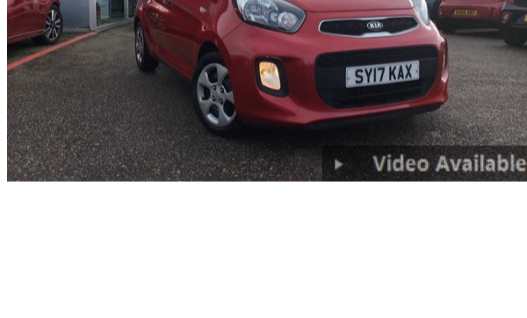

Kia Picanto 1.0 1 Air

Only £6,498 or £102.69per month

Colour: Blaze Red   Transmission: Manual
Mileage: 20,363 miles   Reg Year: 2017
Fuel: Petrol   Location **Inverness**

Air Conditioning, Electronic Stability Control (ESC) & Vehicle Stability Management (VSM), Twin Front, Side & Curtain Airbags, Bluetooth with Voice Recogni...

Finance Type	Deposit	Balance	Initial Payment	Monthly Payments	Term	Final Payment	Total Payable	APR	Rate of Interest
PCP	£1,300.00	£5,198.00	£102.69	£102.69	47 Months	£1,629.00	£7,858.12	9.90%	5.09%
Hire Purchase	£1,300.00	£5,198.00	£130.38	£130.38	46 Months	£140.38	£7,568.24	9.90%	5.10%