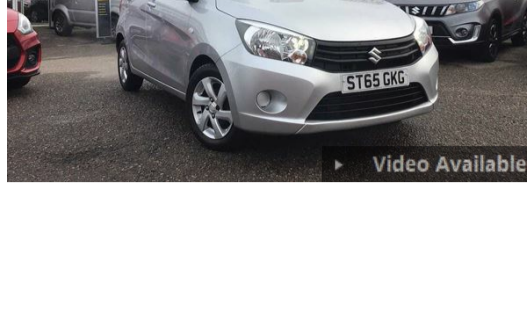

Used Cars In Inverness

Dicksons are pleased to be one of the leading Inverness car companies, with a showroom stocked with the very best used cars on the market. Offering an amazing choice of quality used cars, our Telford Retail Park showroom offers a range of secondhand cars in excellent condition - and at equally excellent value for money. Our extensive used car stock ranges from KIA, Nissan and Suzuki through to a broad selection of pre-owned Ford, Hyundai, Renault models - and many more.

Browse our current used car stock using the search below, and remember to **book your test drive** with our friendly team to secure your perfect used car! With a range of test drive routes in the Inverness area, you'll soon be driving the perfect car home.

Whilst every effort has been made to ensure the accuracy of this information and images, some inaccuracies may occur. Further, please note that a selection of the cars advertised on this site may have been used for business purposes and/or had multiple users. Please check with the retailer for more information or regarding any questions on this car.

Refine Vehicle Search

Adjust Finance

Price - Low to High

<< < 1 2 3 4 5 6 7 > >>

Suzuki Celerio 1.0 SZ3 Hatchback 5-Door

Only £4,998 or £100.22 per month

Colour: Silver   Transmission: Manual
Mileage: 41,338 miles   Reg Year: 2016
Fuel: Petrol   Location **Inverness**

Exterior Features, Electric front windows, Front intermittent wipers, Rear wiper, Body colour bumpers, Body colour door handles, Headlamp levelling, ...

Finance Type	Deposit	Balance	Initial Payment	Monthly Payments	Term	Final Payment	Total Payable	APR	Rate of Interest
PCP	£1,000.00	£3,998.00	£76.06	£76.06	47 Months	£1,426.00	£6,076.88	9.90%	5.09%
Hire Purchase	£1,000.00	£3,998.00	£100.22	£100.22	46 Months	£110.22	£5,820.56	9.90%	5.08%