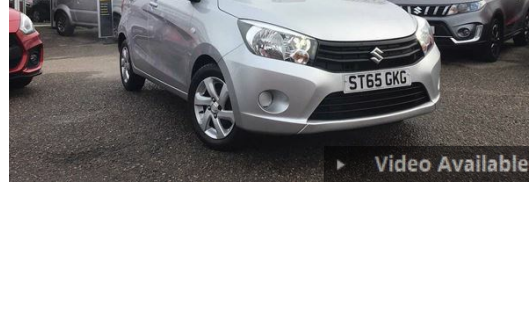

Used Cars In Inverness

Dicksons are pleased to be one of the leading Inverness car companies, with a showroom stocked with the very best used cars on the market. Offering an amazing choice of quality used cars, our Telford Retail Park showroom offers a range of secondhand cars in excellent condition - and at equally excellent value for money. Our extensive used car stock ranges from KIA, Nissan and Suzuki through to a broad selection of pre-owned Ford, Hyundai, Renault models - and many more.

Browse our current used car stock using the search below, and remember to **book your test drive** with our friendly team to secure your perfect used car! With a range of test drive routes in the Inverness area, you'll soon be driving the perfect car home.

Whilst every effort has been made to ensure the accuracy of this information and images, some inaccuracies may occur. Further, please note that a selection of the cars advertised on this site may have been used for business purposes and/or had multiple users. Please check with the retailer for more information or regarding any questions on this car.

Refine Vehicle Search

Adjust Finance

Price - Low to High

<< < 1 2 3 4 5 6 7 > >>

Suzuki Celerio 1.0 SZ3 Hatchback 5-Door

Only £4,998 or £100.22 per month

Colour: Silver   Transmission: Manual
Mileage: 41,338 miles   Reg Year: 2016
Fuel: Petrol   Location **Inverness**

Exterior Features, Electric front windows, Front intermittent wipers, Rear wiper, Body colour bumpers, Body colour door handles, Headlamp levelling, ...

Finance Type	Deposit	Balance	Initial Payment	Monthly Payments	Term	Final Payment	Total Payable	APR	Rate of Interest
PCP	£1,000.00	£3,998.00	£76.06	£76.06	47 Months	£1,426.00	£6,076.88	9.90%	5.09%
Hire Purchase	£1,000.00	£3,998.00	£100.22	£100.22	46 Months	£110.22	£5,820.56	9.90%	5.08%