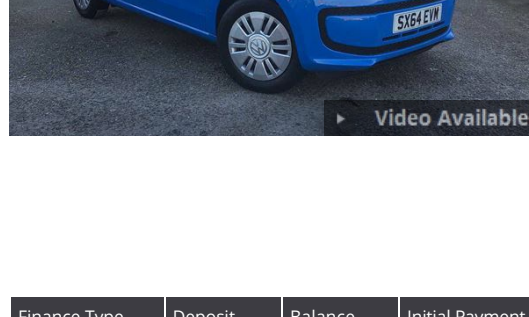

Volkswagen up! 1.0 60PS Move 5Dr

Only £6,498 or £103.58per month

Colour: Blue   Transmission: Manual
Mileage: 27,780 miles   Reg Year: 2015
Fuel: Petrol   Location **Inverness**

Exterior Features, Electric front windows, Front wash/wipe with interval delay, Green tinted heat insulating glass, Heated rear window, Rear window wa...

Finance Type	Deposit	Balance	Initial Payment	Monthly Payments	Term	Final Payment	Total Payable	APR	Rate of Interest
PCP	£1,300.00	£5,198.00	£103.58	£103.58	47 Months	£1,577.00	£7,848.84	9.90%	5.09%
Hire Purchase	£1,300.00	£5,198.00	£130.38	£130.38	46 Months	£140.38	£7,568.24	9.90%	5.10%