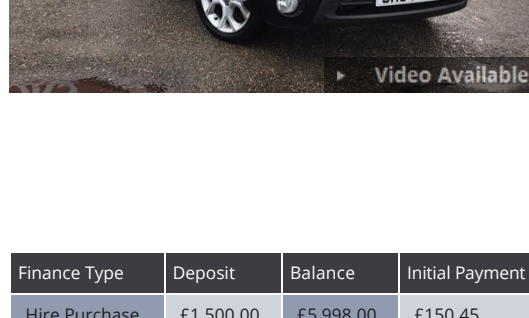

Kia Soul 1.6 CRDi Shaker

Only £7,498 or £150.45 per month

Colour: Quartz Black   Transmission: Automatic
Mileage: 19,061 miles   Reg Year: 2014
Fuel: Diesel   Location **Inverness**

Automatic dimming rear view mirror, Remote central door locking, Chrome front grille, Brake Assist System (BAS), 6 speakers, 60/40 asymmetric split folding...

Finance Type	Deposit	Balance	Initial Payment	Monthly Payments	Term	Final Payment	Total Payable	APR	Rate of Interest
Hire Purchase	£1,500.00	£5,998.00	£150.45	£150.45	46 Months	£160.45	£8,731.60	9.90%	5.10%

Price - Low to High

<< < 1 2 3 4 5 6 7 > >>

Need Help Finding Second-hand Cars in Inverness?

Can't find what you're looking for in our current used car stock? **Contact our team**, we'll be happy to keep you updated with any addition to our second hand car selection which fit your criteria.

Representative Example - Price: £6,498.00 - Representative 9.90% APR							
Product	Deposit	Total Amount of Credit	Payable by 1 Payment	Followed by	Monthly Payments of	And a Final Payment of	Total Amount Payable
Hire Purchase	£1,300.00	£5,198.00	£130.38	46	£130.38	£140.38	£7,568.24

Included in the final payment shown is an administration fee of £10.00. Rate of interest 5.10% fixed

Disclosure We work with a number of carefully selected credit providers who may be able to offer you finance for your purchase. We are only able to offer finance products from these providers.

Newsletter

Sign up for our newsletter...

Your Name Your Email Address Your Telephone Number

Enter the code shown:

SIGN UP NOW

Please select all the methods by which you are happy to be contacted by Dicksons of Inverness in the future:

Letter ☐ Email ☐ SMS ☐ Phone ☐

Please Note

Whilst every effort has been made to ensure the accuracy of the information and images on this site, some inaccuracies may occur. Further, please note that a selection of the cars advertised on this site may have been used for business purposes and/or had multiple users

Sitemap

New Kia Cars

Picanto | Rio | All-New Kia Ceed | c'eed | c'eed Sportwagon | Pro_c'eed | Sportage | Sorento | Automatic Kia | Electric & Hybrid Cars

New Suzuki Cars

Swift | Swift Sport | SX4 | Jimny | Vitara | Ignis | Automatic Suzuki | Electric & Hybrid Cars

New Nissan Cars

We can introduce you to a limited number of finance providers and may receive a commission from them for the introduction. All finance applications are subject to status, terms and conditions apply, UK residents only, 18s or over, Guarantees may be required.

Dicksons of Inverness, 28/34 Carsegate Road, Telford Retail Park, Inverness, IV3 8EX, 01463 712800

Dicksons of Forres, St Catherines Road, Forres, IV36 1LS, 01309 674234